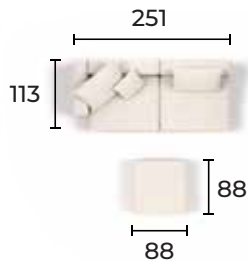

Rectangular seater

Backrest

Backrest

Support cushion

Cushion

Cushion

Cushion

Bard S

Bard M

Bard L

Bard Connectors

This collection includes two metal connectors.

1. While the seaters themselves can be connected to one another using the **small metal connector**.

2. Connect backrests (that double as armrests) from either side of a seater with the **large metal connectors**.