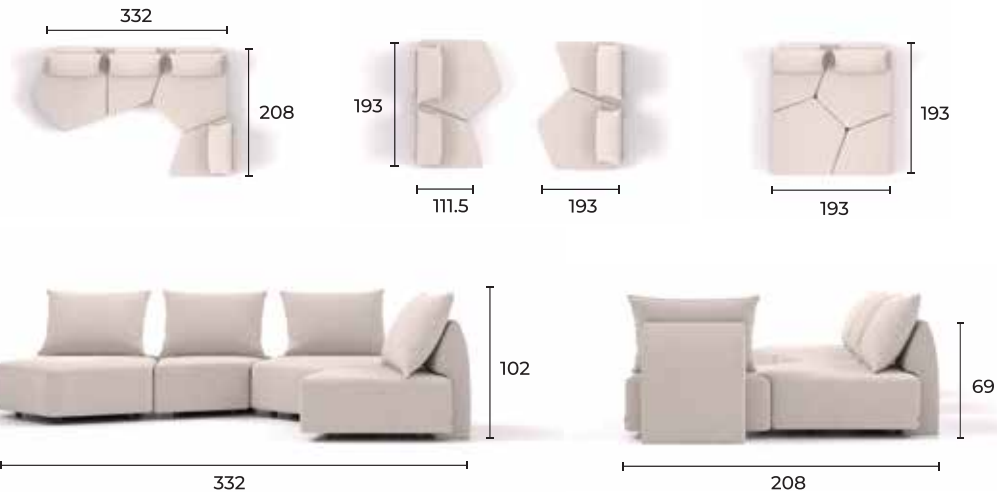

4x Cushion

MATACAO 2 ARCHIPELAGO

...defies the laws of "the classic sofa".

interior
innovation
award
2014

Selection

This sofa system consists of **two unique seater shapes**, doubled to create an innovative four-seater that allows for countless rearrangement.

When you need a corner sofa, separate three-seaters, or a double bed – you’ve got it.

The key to the elements’ connectability? **Matching side lengths.**

MATACAO 2 ARCHIPELAGO

MATACAO 2 CITY

MATACAO 2 ISLANDS