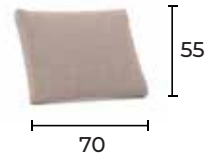

...choose your elements.

(And double them, or even triple them! It's up to you.)

Bed / Seater

Ottoman / Backrest

Storage / Armrest

Cushion