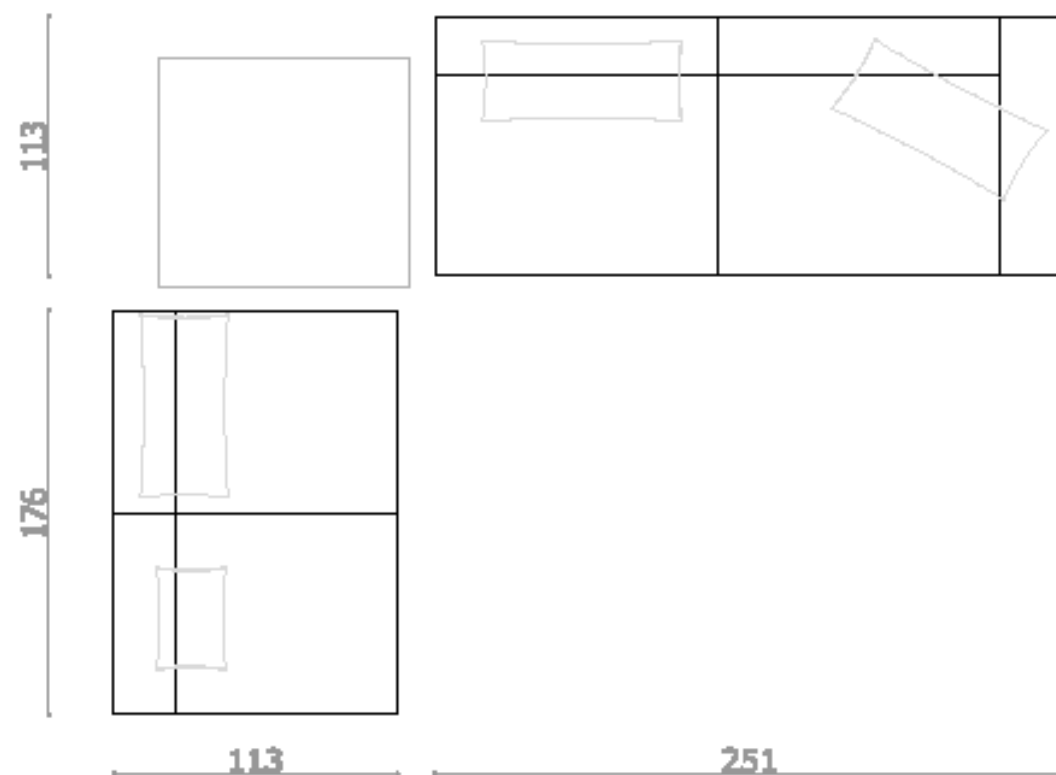

BARD L: THE GRANDEUR

1

- BARD L set - Corner sofa & ottoman

E1x2 + E2x2 + R1x2 + R2x3 + C1 + C2x2 + C3

2E1 + 2E2 + 2R1 + 3R2 + 1C1 + 3C3

Transformacii :
BARD L set
Double bed

2

2E1 + 2E2 + 2R1 + 3R2 + 1C1 + 3C3

Transformacii :
BARD L set
Four-seater and two armchairs **3**

2E1 + 2E2 + 2R1 + 3R2 + 1C1 + 3C3

Transformacii :
Bard L set
Extended corner sofa

4

$2E1 + 2E2 + 2R1 + 3R2 + 1C1 + 3C3$

Transformacii :
BARD L set
Four-seater & three-seater

5

2E1 + 2E2 + 2R1 + 3R2 + 1C1 + 3C3

Transformacii :
BARD L set
Large corner sofa

6

$2E1 + 2E2 + 2R1 + 3R2 + 1C1 + 3C3$

Transformacii :
BARD L set
Eight-seater

7

2E1 + 2E2 + 2R1 + 3R2 + 1C1 + 3C3