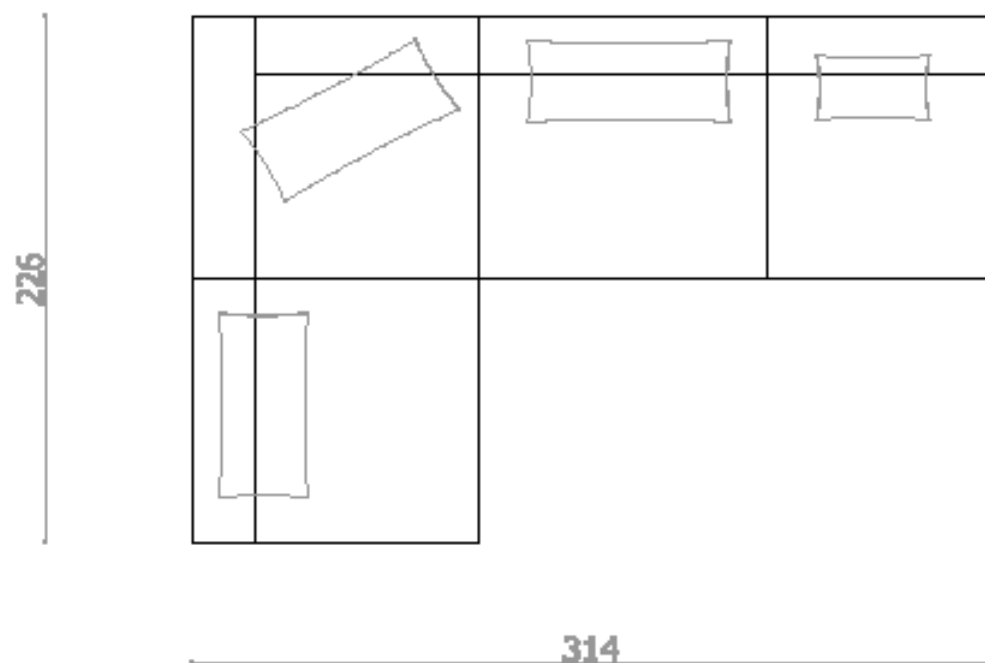

BARD L: THE GRANDEUR

1

- BARD L set - Corner sofa & ottoman

E1x2 + E2x2 + R1x2 + R2x3 + C1 + C2x2 + C3

2E1 + 2E2 + 2R1 + 3R2 + 1C1 + 3C3

Transformacii :
BARD L set
Double bed

2

2E1 + 2E2 + 2R1 + 3R2 + 1C1 + 3C3

Transformacii :
BARD L set
Four-seater and two armchairs **3**

2E1 + 2E2 + 2R1 + 3R2 + 1C1 + 3C3

Transformacii :
Bard L set
Extended corner sofa

4

$2E1 + 2E2 + 2R1 + 3R2 + 1C1 + 3C3$

Transformacii :
BARD L set
Four-seater & three-seater

5

2E1 + 2E2 + 2R1 + 3R2 + 1C1 + 3C3

Transformacii :
BARD L set
Large corner sofa

6

$2E1 + 2E2 + 2R1 + 3R2 + 1C1 + 3C3$

Transformacii :
BARD L set
Eight-seater

7

2E1 + 2E2 + 2R1 + 3R2 + 1C1 + 3C3