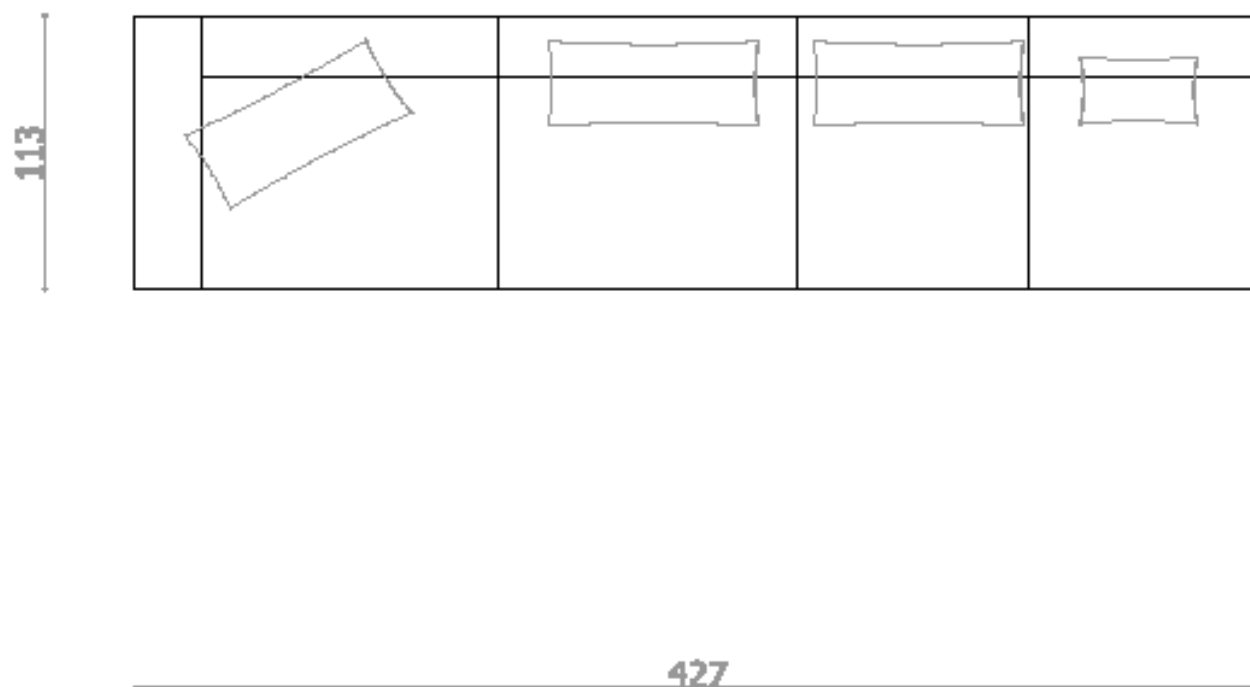

BARD L: THE GRANDEUR

1

- BARD L set - Corner sofa & ottoman

E1x2 + E2x2 + R1x2 + R2x3 + C1 + C2x2 + C3

2E1 + 2E2 + 2R1 + 3R2 + 1C1 + 3C3

Transformacii :
BARD L set
Double bed

2

2E1 + 2E2 + 2R1 + 3R2 + 1C1 + 3C3

Transformacii :
BARD L set
Four-seater and two armchairs **3**

2E1 + 2E2 + 2R1 + 3R2 + 1C1 + 3C3

Transformacii :
Bard L set
Extended corner sofa

4

$2E1 + 2E2 + 2R1 + 3R2 + 1C1 + 3C3$

Transformacii :
BARD L set
Four-seater & three-seater

5

2E1 + 2E2 + 2R1 + 3R2 + 1C1 + 3C3

Transformacii :
BARD L set
Large corner sofa

6

$2E1 + 2E2 + 2R1 + 3R2 + 1C1 + 3C3$

Transformacii :
BARD L set
Eight-seater

7

2E1 + 2E2 + 2R1 + 3R2 + 1C1 + 3C3