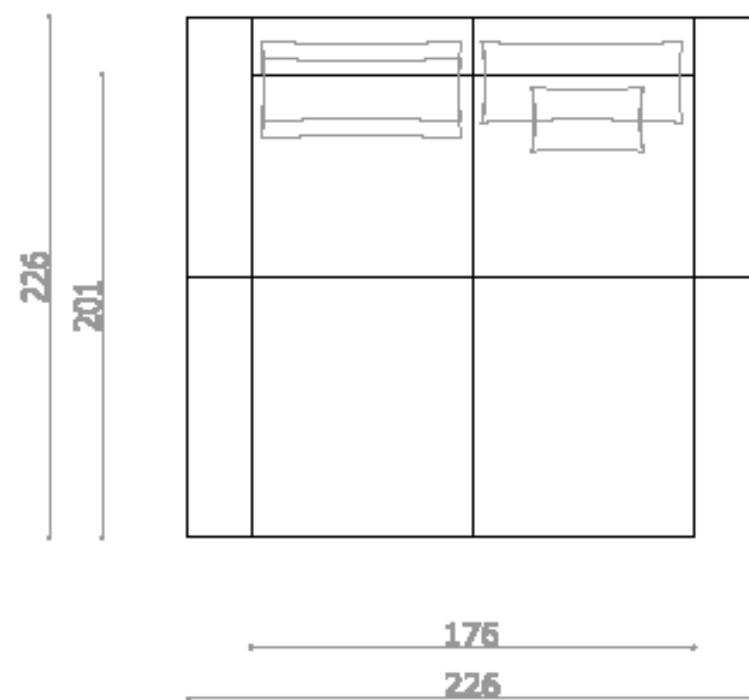

BARD L: THE GRANDEUR

1

- BARD L set - Corner sofa & ottoman

E1x2 + E2x2 + R1x2 + R2x3 + C1 + C2x2 + C3

2E1 + 2E2 + 2R1 + 3R2 + 1C1 + 3C3

Transformacii :
BARD L set
Double bed

2

2E1 + 2E2 + 2R1 + 3R2 + 1C1 + 3C3

Transformacii :
BARD L set
Four-seater and two armchairs **3**

2E1 + 2E2 + 2R1 + 3R2 + 1C1 + 3C3

Transformacii :
Bard L set
Extended corner sofa

4

$2E1 + 2E2 + 2R1 + 3R2 + 1C1 + 3C3$

Transformacii :
BARD L set
Four-seater & three-seater

5

2E1 + 2E2 + 2R1 + 3R2 + 1C1 + 3C3

Transformacii :
BARD L set
Large corner sofa

6

$2E1 + 2E2 + 2R1 + 3R2 + 1C1 + 3C3$

Transformacii :
BARD L set
Eight-seater

7

2E1 + 2E2 + 2R1 + 3R2 + 1C1 + 3C3