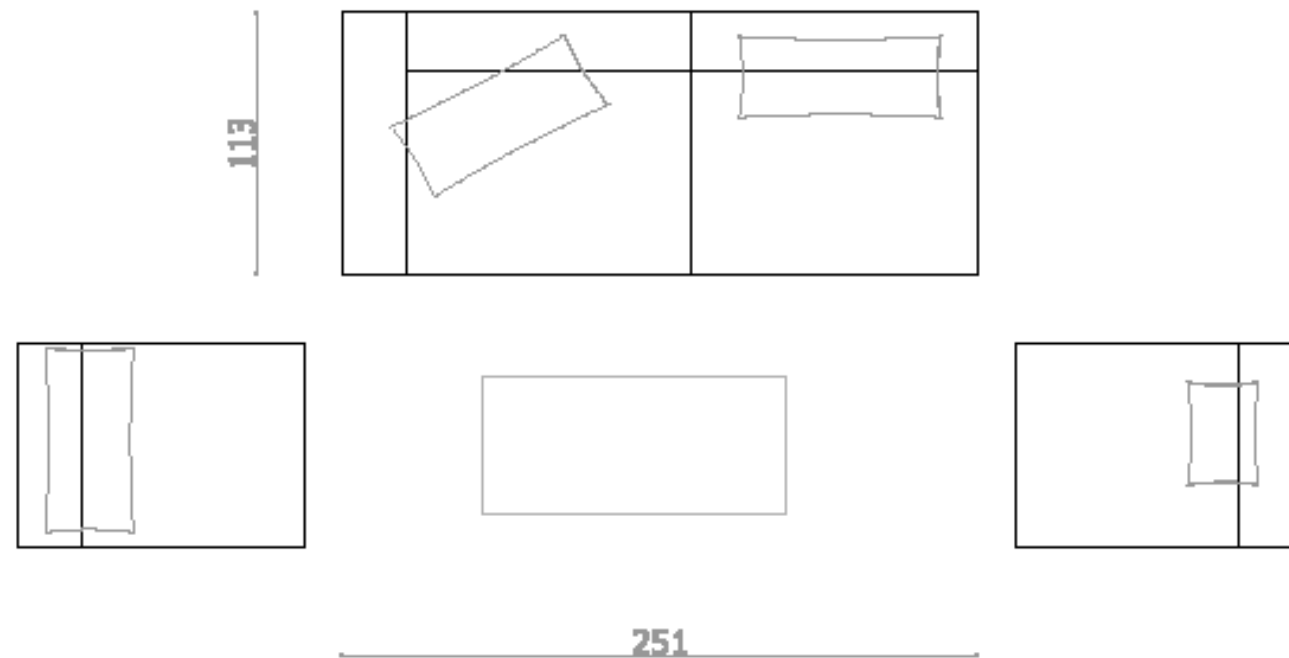

BARD L: THE GRANDEUR

1

- BARD L set - Corner sofa & ottoman

E1x2 + E2x2 + R1x2 + R2x3 + C1 + C2x2 + C3

2E1 + 2E2 + 2R1 + 3R2 + 1C1 + 3C3

Transformacii :
BARD L set
Double bed

2

2E1 + 2E2 + 2R1 + 3R2 + 1C1 + 3C3

Transformacii :
BARD L set
Four-seater and two armchairs **3**

2E1 + 2E2 + 2R1 + 3R2 + 1C1 + 3C3

Transformacii :
Bard L set
Extended corner sofa

4

$2E1 + 2E2 + 2R1 + 3R2 + 1C1 + 3C3$

Transformacii :
BARD L set
Four-seater & three-seater

5

2E1 + 2E2 + 2R1 + 3R2 + 1C1 + 3C3

Transformacii :
BARD L set
Large corner sofa

6

$2E1 + 2E2 + 2R1 + 3R2 + 1C1 + 3C3$

Transformacii :
BARD L set
Eight-seater

7

2E1 + 2E2 + 2R1 + 3R2 + 1C1 + 3C3