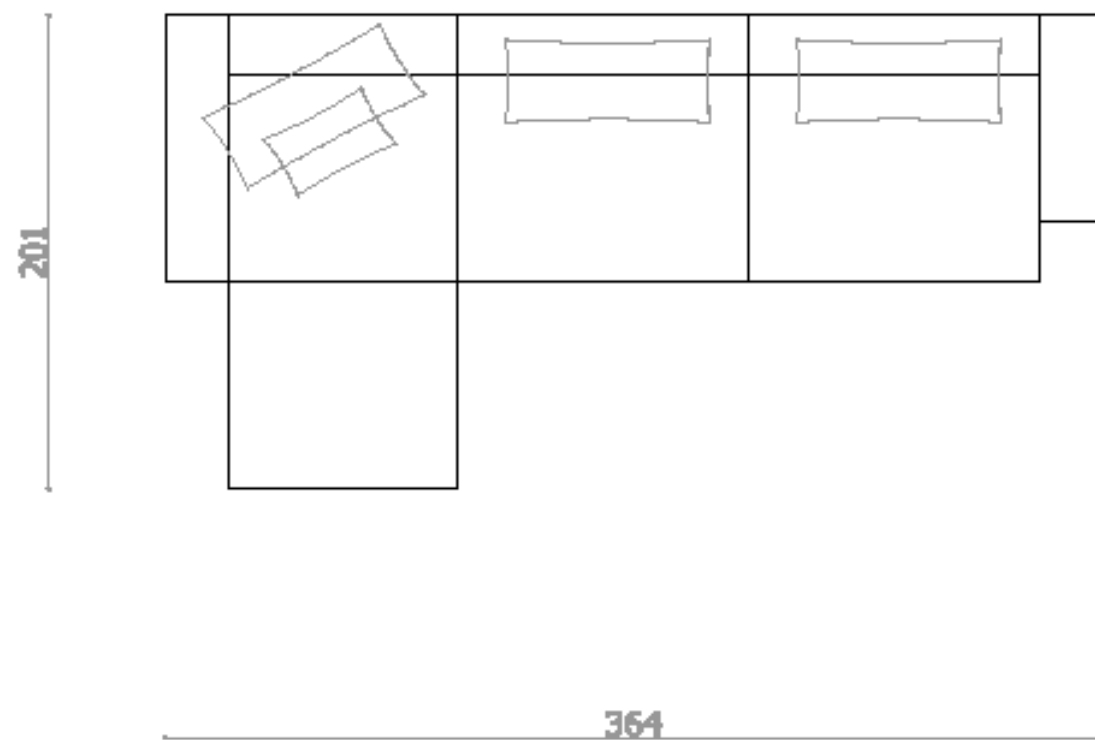

BARD L: THE GRANDEUR

1

- BARD L set - Corner sofa & ottoman

E1x2 + E2x2 + R1x2 + R2x3 + C1 + C2x2 + C3

2E1 + 2E2 + 2R1 + 3R2 + 1C1 + 3C3

Transformacii :
BARD L set
Double bed

2

2E1 + 2E2 + 2R1 + 3R2 + 1C1 + 3C3

Transformacii :
BARD L set
Four-seater and two armchairs **3**

2E1 + 2E2 + 2R1 + 3R2 + 1C1 + 3C3

Transformacii :
Bard L set
Extended corner sofa

4

$2E1 + 2E2 + 2R1 + 3R2 + 1C1 + 3C3$

Transformacii :
BARD L set
Four-seater & three-seater

5

2E1 + 2E2 + 2R1 + 3R2 + 1C1 + 3C3

Transformacii :
BARD L set
Large corner sofa

6

$2E1 + 2E2 + 2R1 + 3R2 + 1C1 + 3C3$

Transformacii :
BARD L set
Eight-seater

7

2E1 + 2E2 + 2R1 + 3R2 + 1C1 + 3C3