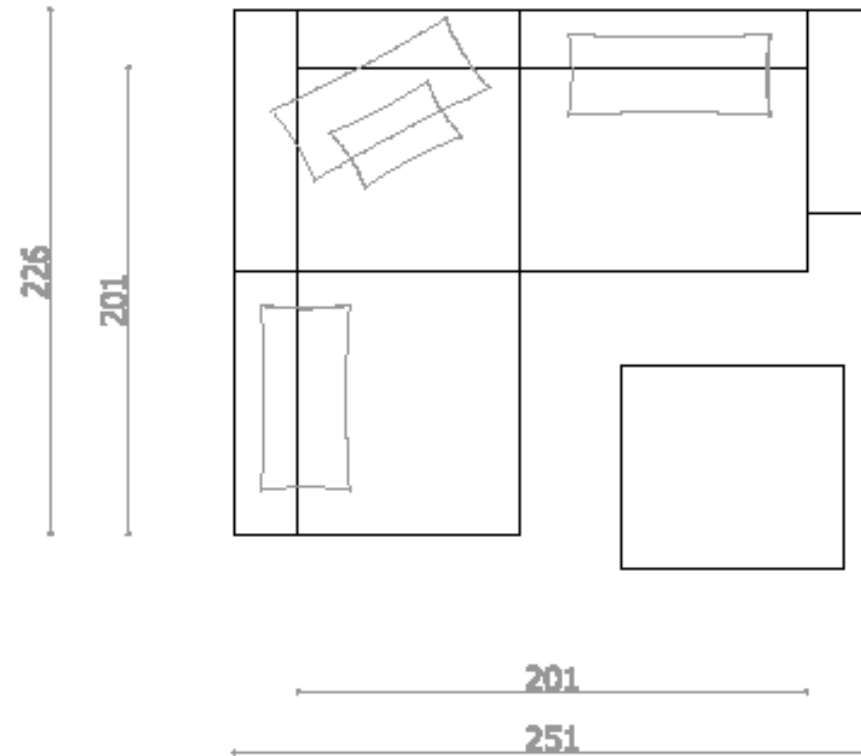

BARD L: THE GRANDEUR

1

- BARD L set - Corner sofa & ottoman

E1x2 + E2x2 + R1x2 + R2x3 + C1 + C2x2 + C3

2E1 + 2E2 + 2R1 + 3R2 + 1C1 + 3C3

Transformacii :
BARD L set
Double bed

2

2E1 + 2E2 + 2R1 + 3R2 + 1C1 + 3C3

Transformacii :
BARD L set
Four-seater and two armchairs **3**

2E1 + 2E2 + 2R1 + 3R2 + 1C1 + 3C3

Transformacii :
Bard L set
Extended corner sofa

4

$2E1 + 2E2 + 2R1 + 3R2 + 1C1 + 3C3$

Transformacii :
BARD L set
Four-seater & three-seater

5

2E1 + 2E2 + 2R1 + 3R2 + 1C1 + 3C3

Transformacii :
BARD L set
Large corner sofa

6

$2E1 + 2E2 + 2R1 + 3R2 + 1C1 + 3C3$

Transformacii :
BARD L set
Eight-seater

7

2E1 + 2E2 + 2R1 + 3R2 + 1C1 + 3C3